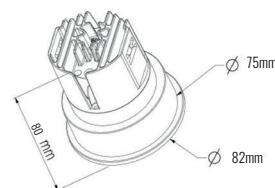

## OPENING/BEAM

High efficiency Ra>80 LED .

## MATERIAL

Die-cast aluminum .

Model:	Creed
Format:	Round
Location:	Exterior
Wattage:	10W
Materials:	Aluminum
Led Color:	3000K / 4000K / 6500K
Product Dimension:	D82*80, cut 75mm
IP Code:	65
Fixation:	Recessed
CRI :	90
Lumen Output:	1,000LM
Frequency:	50/60 Hz
Beam Angle:	38°

## DIMENSION DRAW

**OUTDOOR/INDOOR**